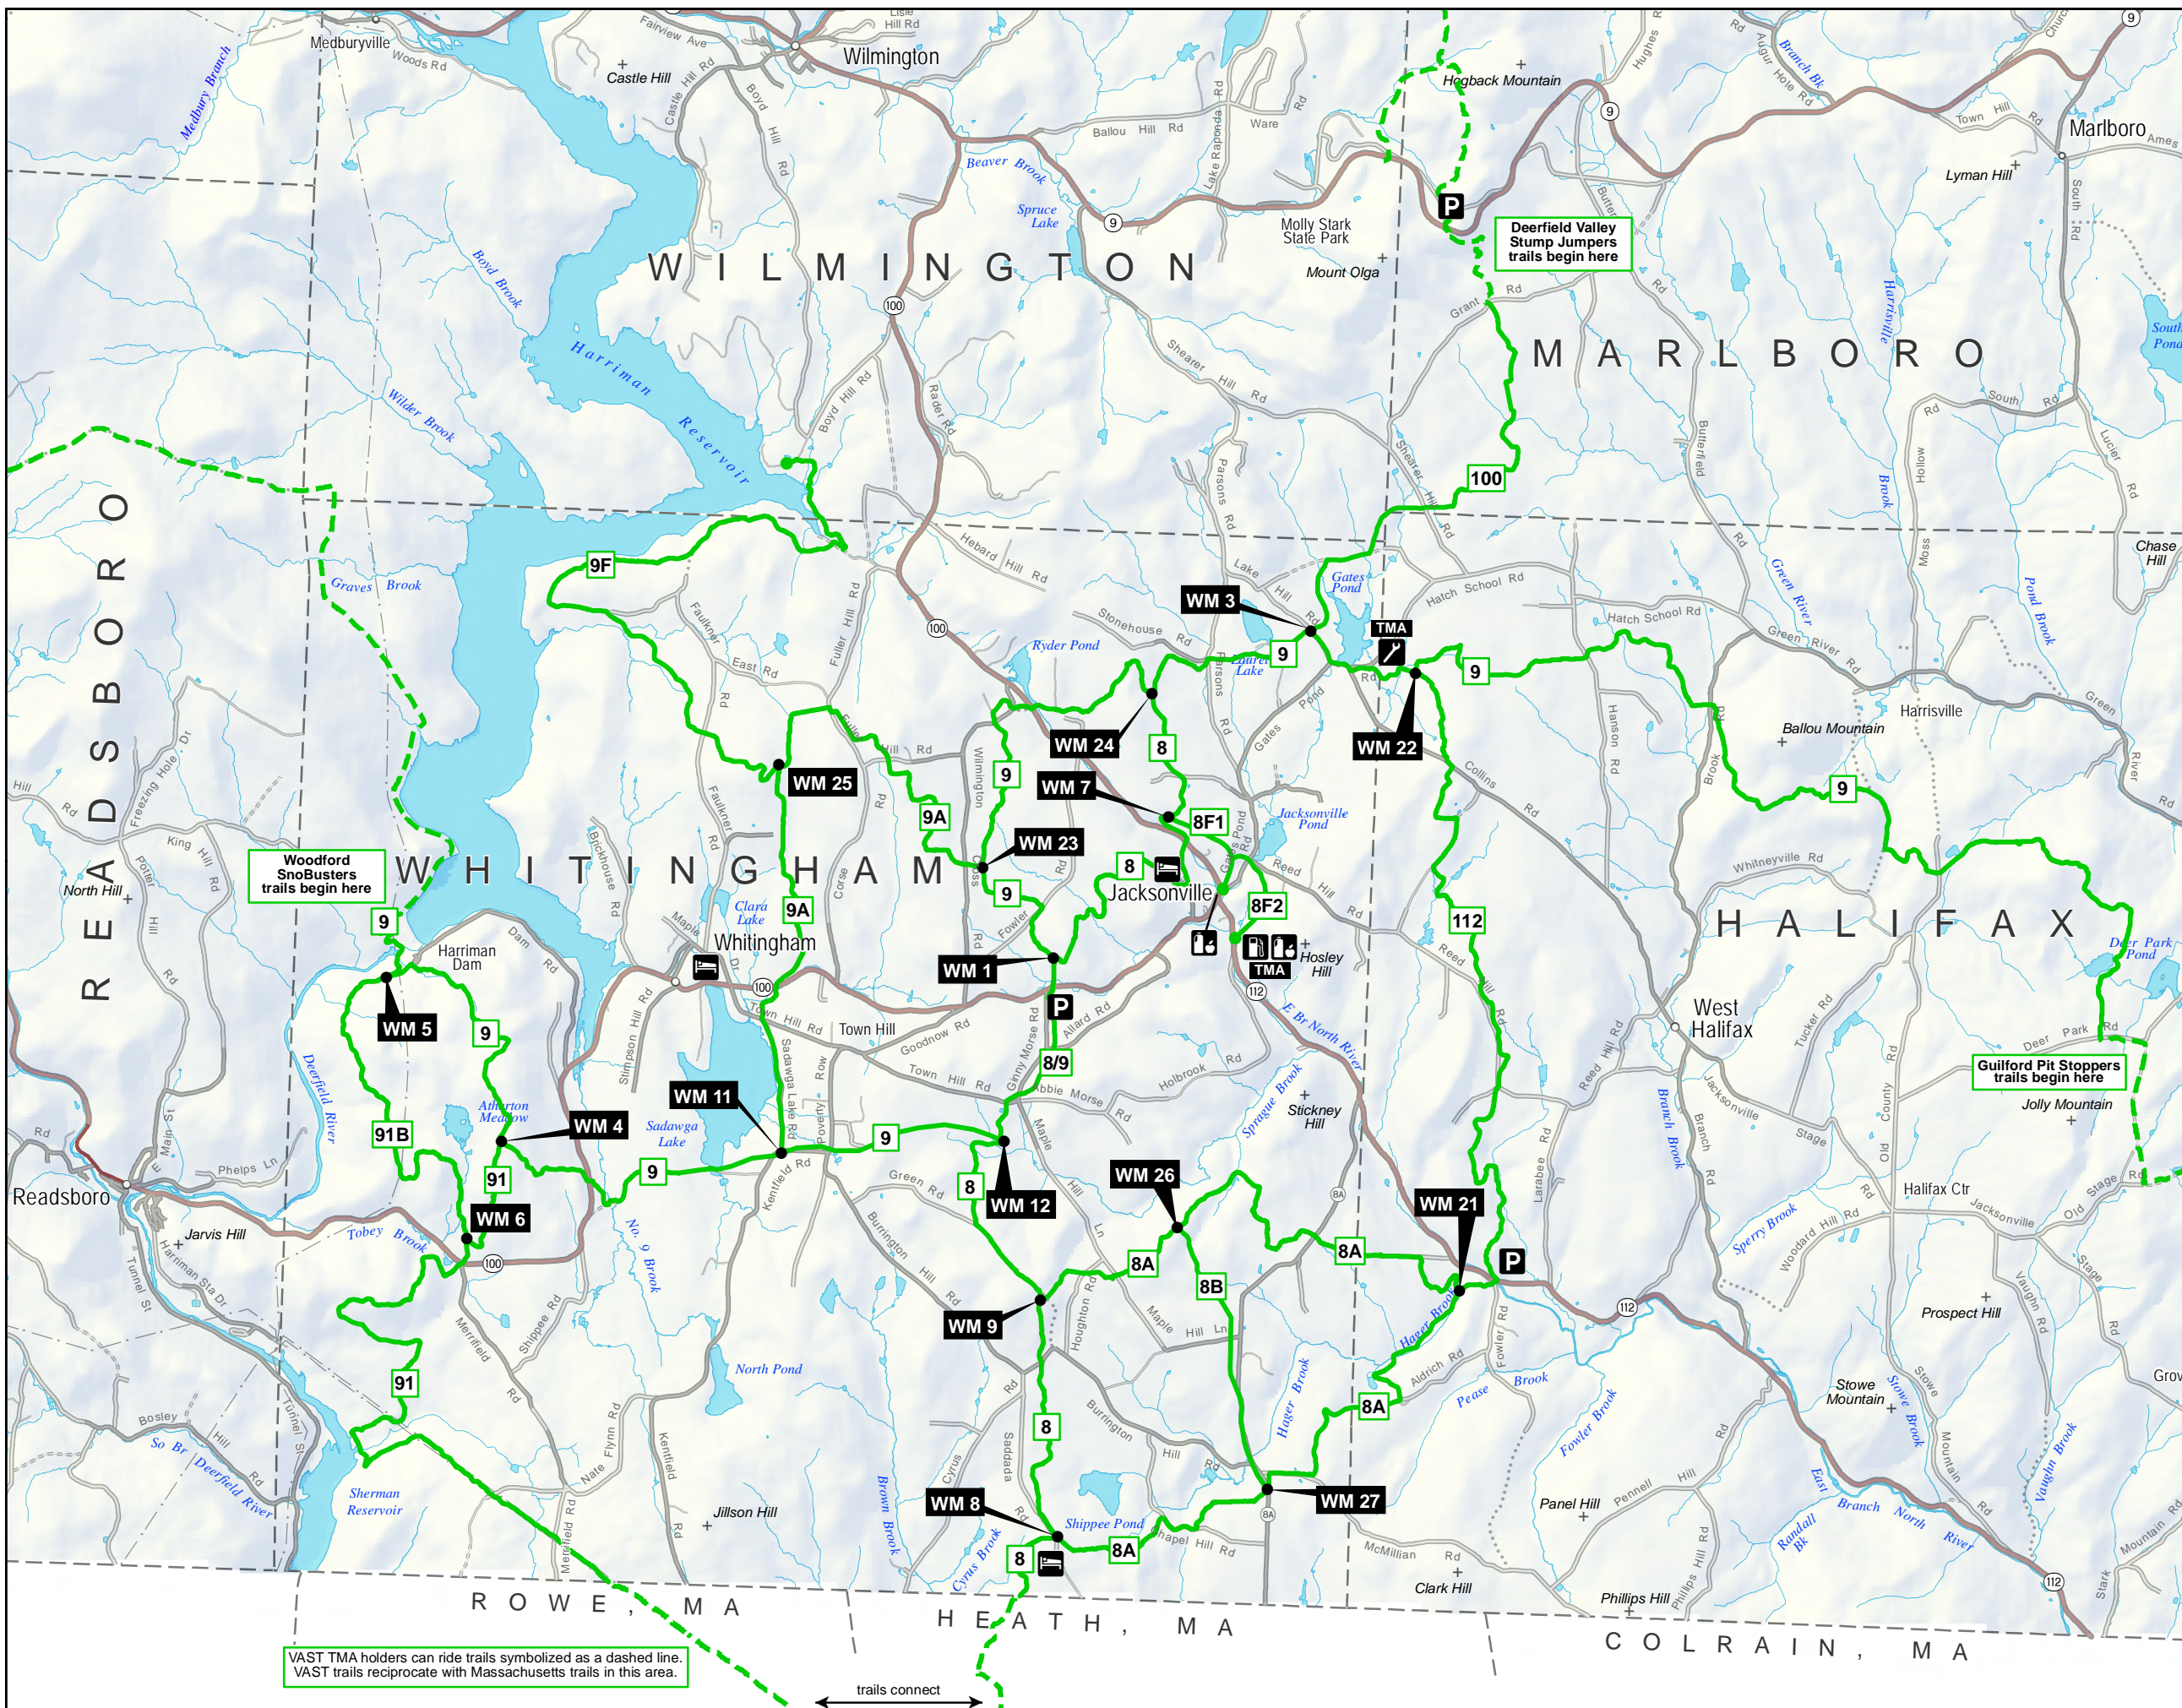

TRAIL MAP

Jacksonville
EZ RIDERS
 Snowmobile Club
 Jacksonville, Vermont

trail conditions: www.ezriders.org
info@ezriders.org

- EZ RIDERS Trails
- - - Other Club Trails
- P** Parking
- Food
- Repair
- Lodging
- Gas
- TMA** TMA

VAST TMA holders can ride trails symbolized as a dashed line.
 VAST trails reciprocate with Massachusetts trails in this area.

trails connect